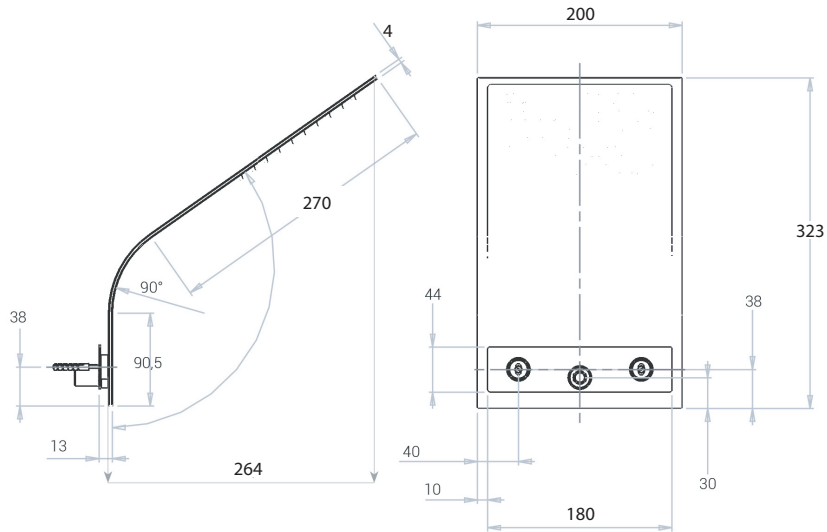

art. **S046-00C** stainless steel

rain jet

Finishes

-  brushed
-  gold
-  white
-  PVD finished

Description

- Wall-mounted showerhead 264x200 mm
- 1 water-pattern (rain)
- fixing system
- ½" connections
- N.B.
- to be teamed with a mixer for temperature and on/off water control
- to be teamed with a diverter in configurations where more water features are envisaged

Flow chart

* Recommended shares

WALL-MOUNTED SHOWERHEAD 264X200 MM, STAINLESS STEEL, 1 WATER-PATTERN

art. **S046-00C**