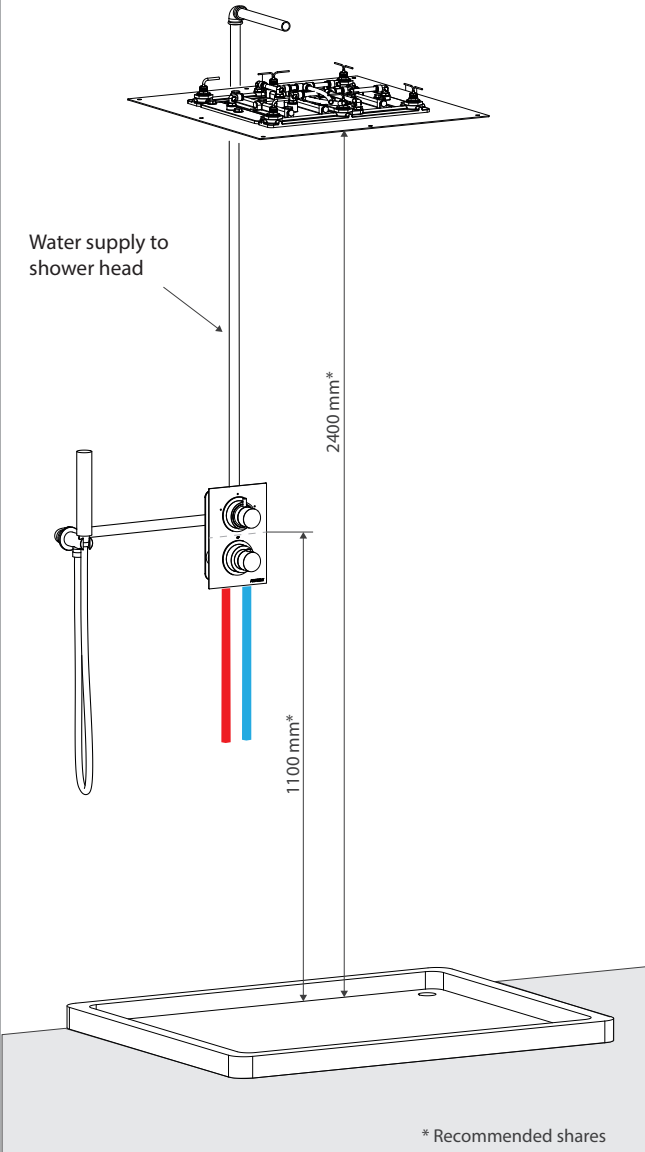

art. **S046-00C** stainless steel

rain jet

Finishes

-  brushed
-  gold
-  white
-  PVD finished

Description

- Wall-mounted showerhead 264x200 mm
- 1 water-pattern (rain)
- fixing system
- ½" connections
- N.B.
- to be teamed with a mixer for temperature and on/off water control
- to be teamed with a diverter in configurations where more water features are envisaged

Flow chart

* Recommended shares

WALL-MOUNTED SHOWERHEAD 264X200 MM, STAINLESS STEEL, 1 WATER-PATTERN

art. **S046-00C**