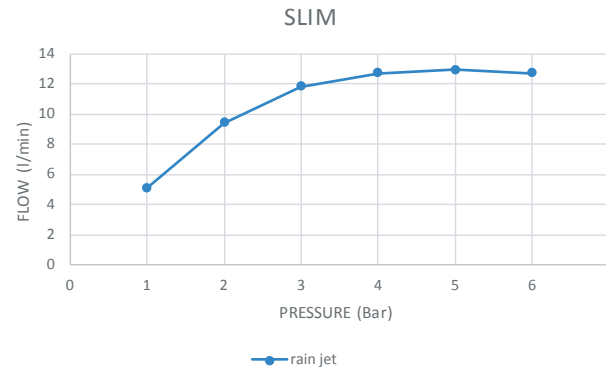

art. **S046-00C** stainless steel

rain jet

Finishes

-  brushed
-  gold
-  white
-  PVD finished

Description

- Wall-mounted showerhead 264x200 mm
- 1 water-pattern (rain)
- fixing system
- ½" connections
- N.B.
- to be teamed with a mixer for temperature and on/off water control
- to be teamed with a diverter in configurations where more water features are envisaged

Flow chart

* Recommended shares

WALL-MOUNTED SHOWERHEAD 264X200 MM, STAINLESS STEEL, 1 WATER-PATTERN

art. **S046-00C**