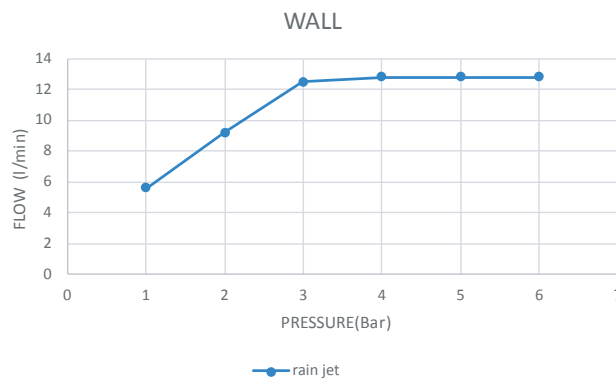

art. **S045-00C** stainless steel

Finishes

-  brushed
-  gold
-  white
-  PVD finished

Description

- Wall-mounted showerhead 500x200 mm
- 1 water-pattern (rain)
- fixing system
- ½" connections
- N.B.
- to be teamed with a mixer for temperature and on/off water control
- to be teamed with a diverter in configurations where more water features are envisaged

Flow chart

rain jet

WALL-MOUNTED SHOWERHEAD 500X200 MM, STAINLESS STEEL, 1 WATER-PATTERN

art. **S045-00C**