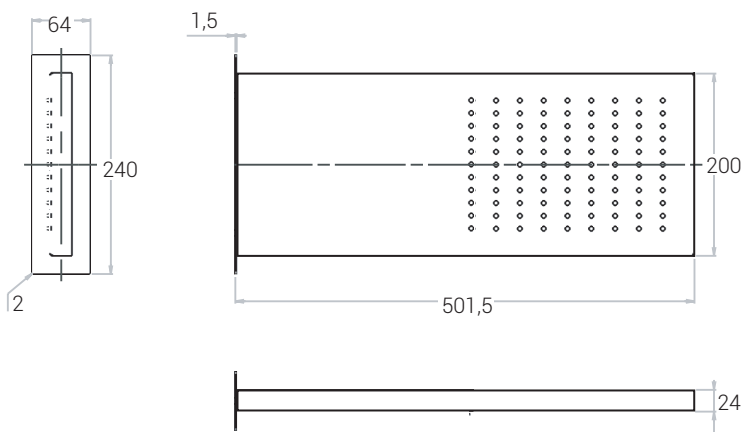

art. **S045-00C** stainless steel

Finishes

-  brushed
-  gold
-  white
-  PVD finished

Description

- Wall-mounted showerhead 500x200 mm
- 1 water-pattern (rain)
- fixing system
- ½" connections
- N.B.
- to be teamed with a mixer for temperature and on/off water control
- to be teamed with a diverter in configurations where more water features are envisaged

Flow chart

rain jet

WALL-MOUNTED SHOWERHEAD 500X200 MM, STAINLESS STEEL, 1 WATER-PATTERN

art. **S045-00C**