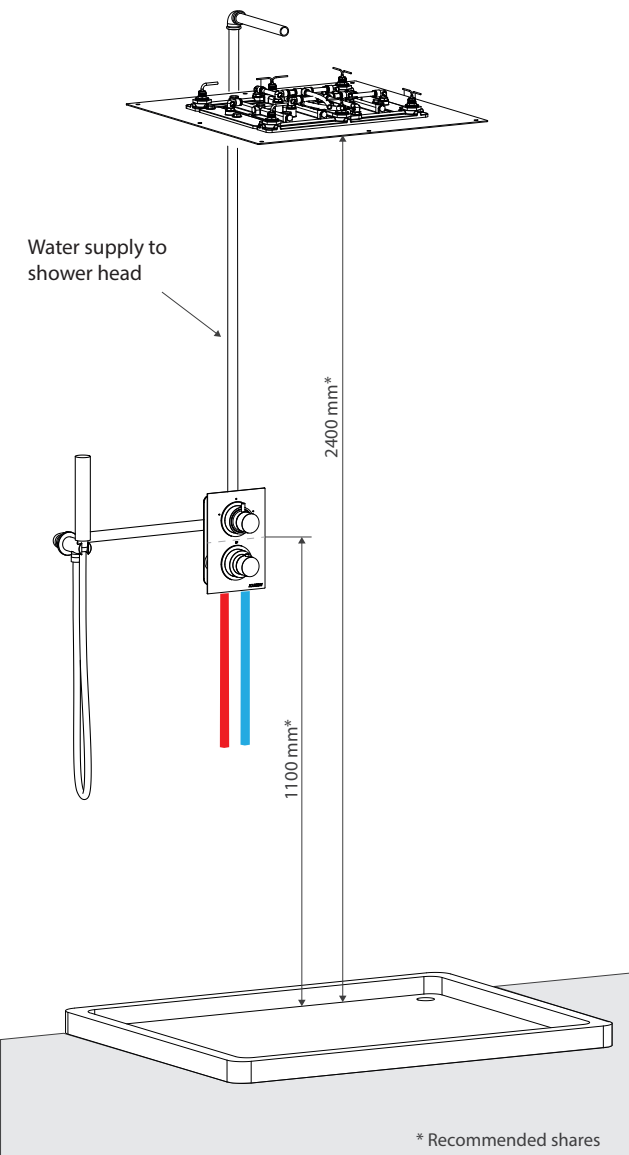

art. **S045-00C** stainless steel

Finishes

-  brushed
-  gold
-  white
-  PVD finished

Description

- Wall-mounted showerhead 500x200 mm
- 1 water-pattern (rain)
- fixing system
- ½" connections
- N.B.
- to be teamed with a mixer for temperature and on/off water control
- to be teamed with a diverter in configurations where more water features are envisaged

Flow chart

rain jet

WALL-MOUNTED SHOWERHEAD 500X200 MM, STAINLESS STEEL, 1 WATER-PATTERN

art. **S045-00C**